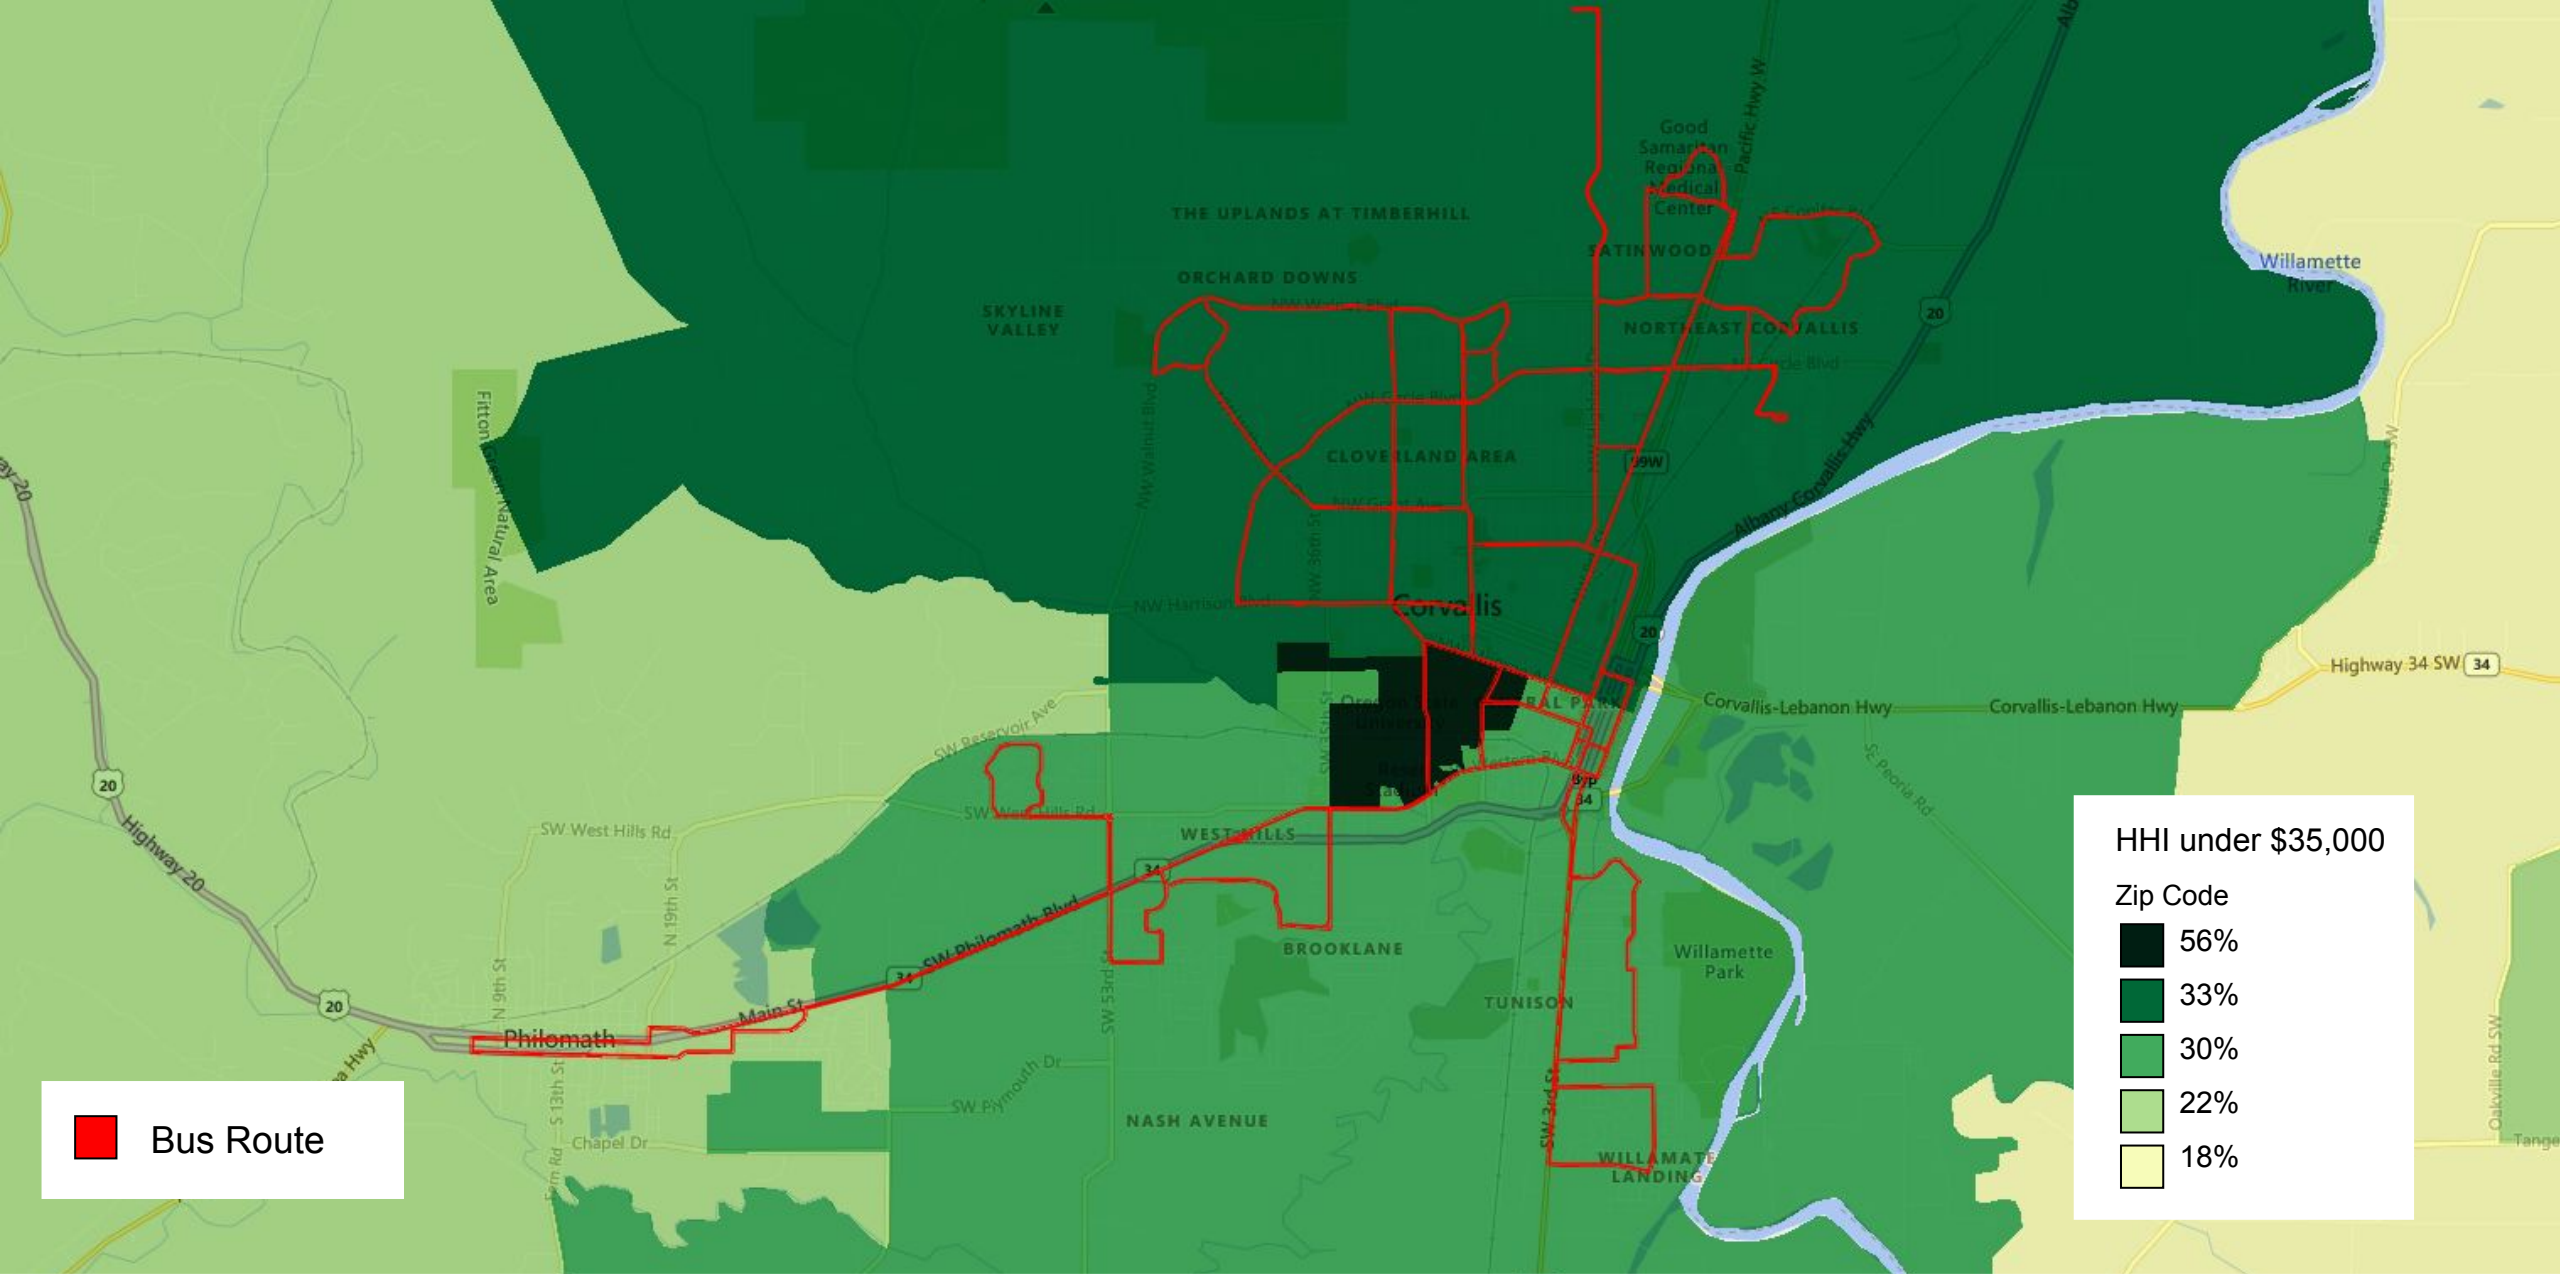

SOURCE: GEOSCAPE

CORVALLIS, OR |

 Bus Route

**Total Population**  
 Zip Code

-  29,387 - 43,865
-  23,640
-  9,389
-  3,575
-  1,803

Bus Route

Adults: 55+  
Zip Code

- 34 34%
- 32 32%
- 28 28%
- 24 24%
- 1 1%

 Bus Route

HHI over \$75,000

Zip Code

-  54%
-  50% - 51%
-  45%
-  42%
-  36%