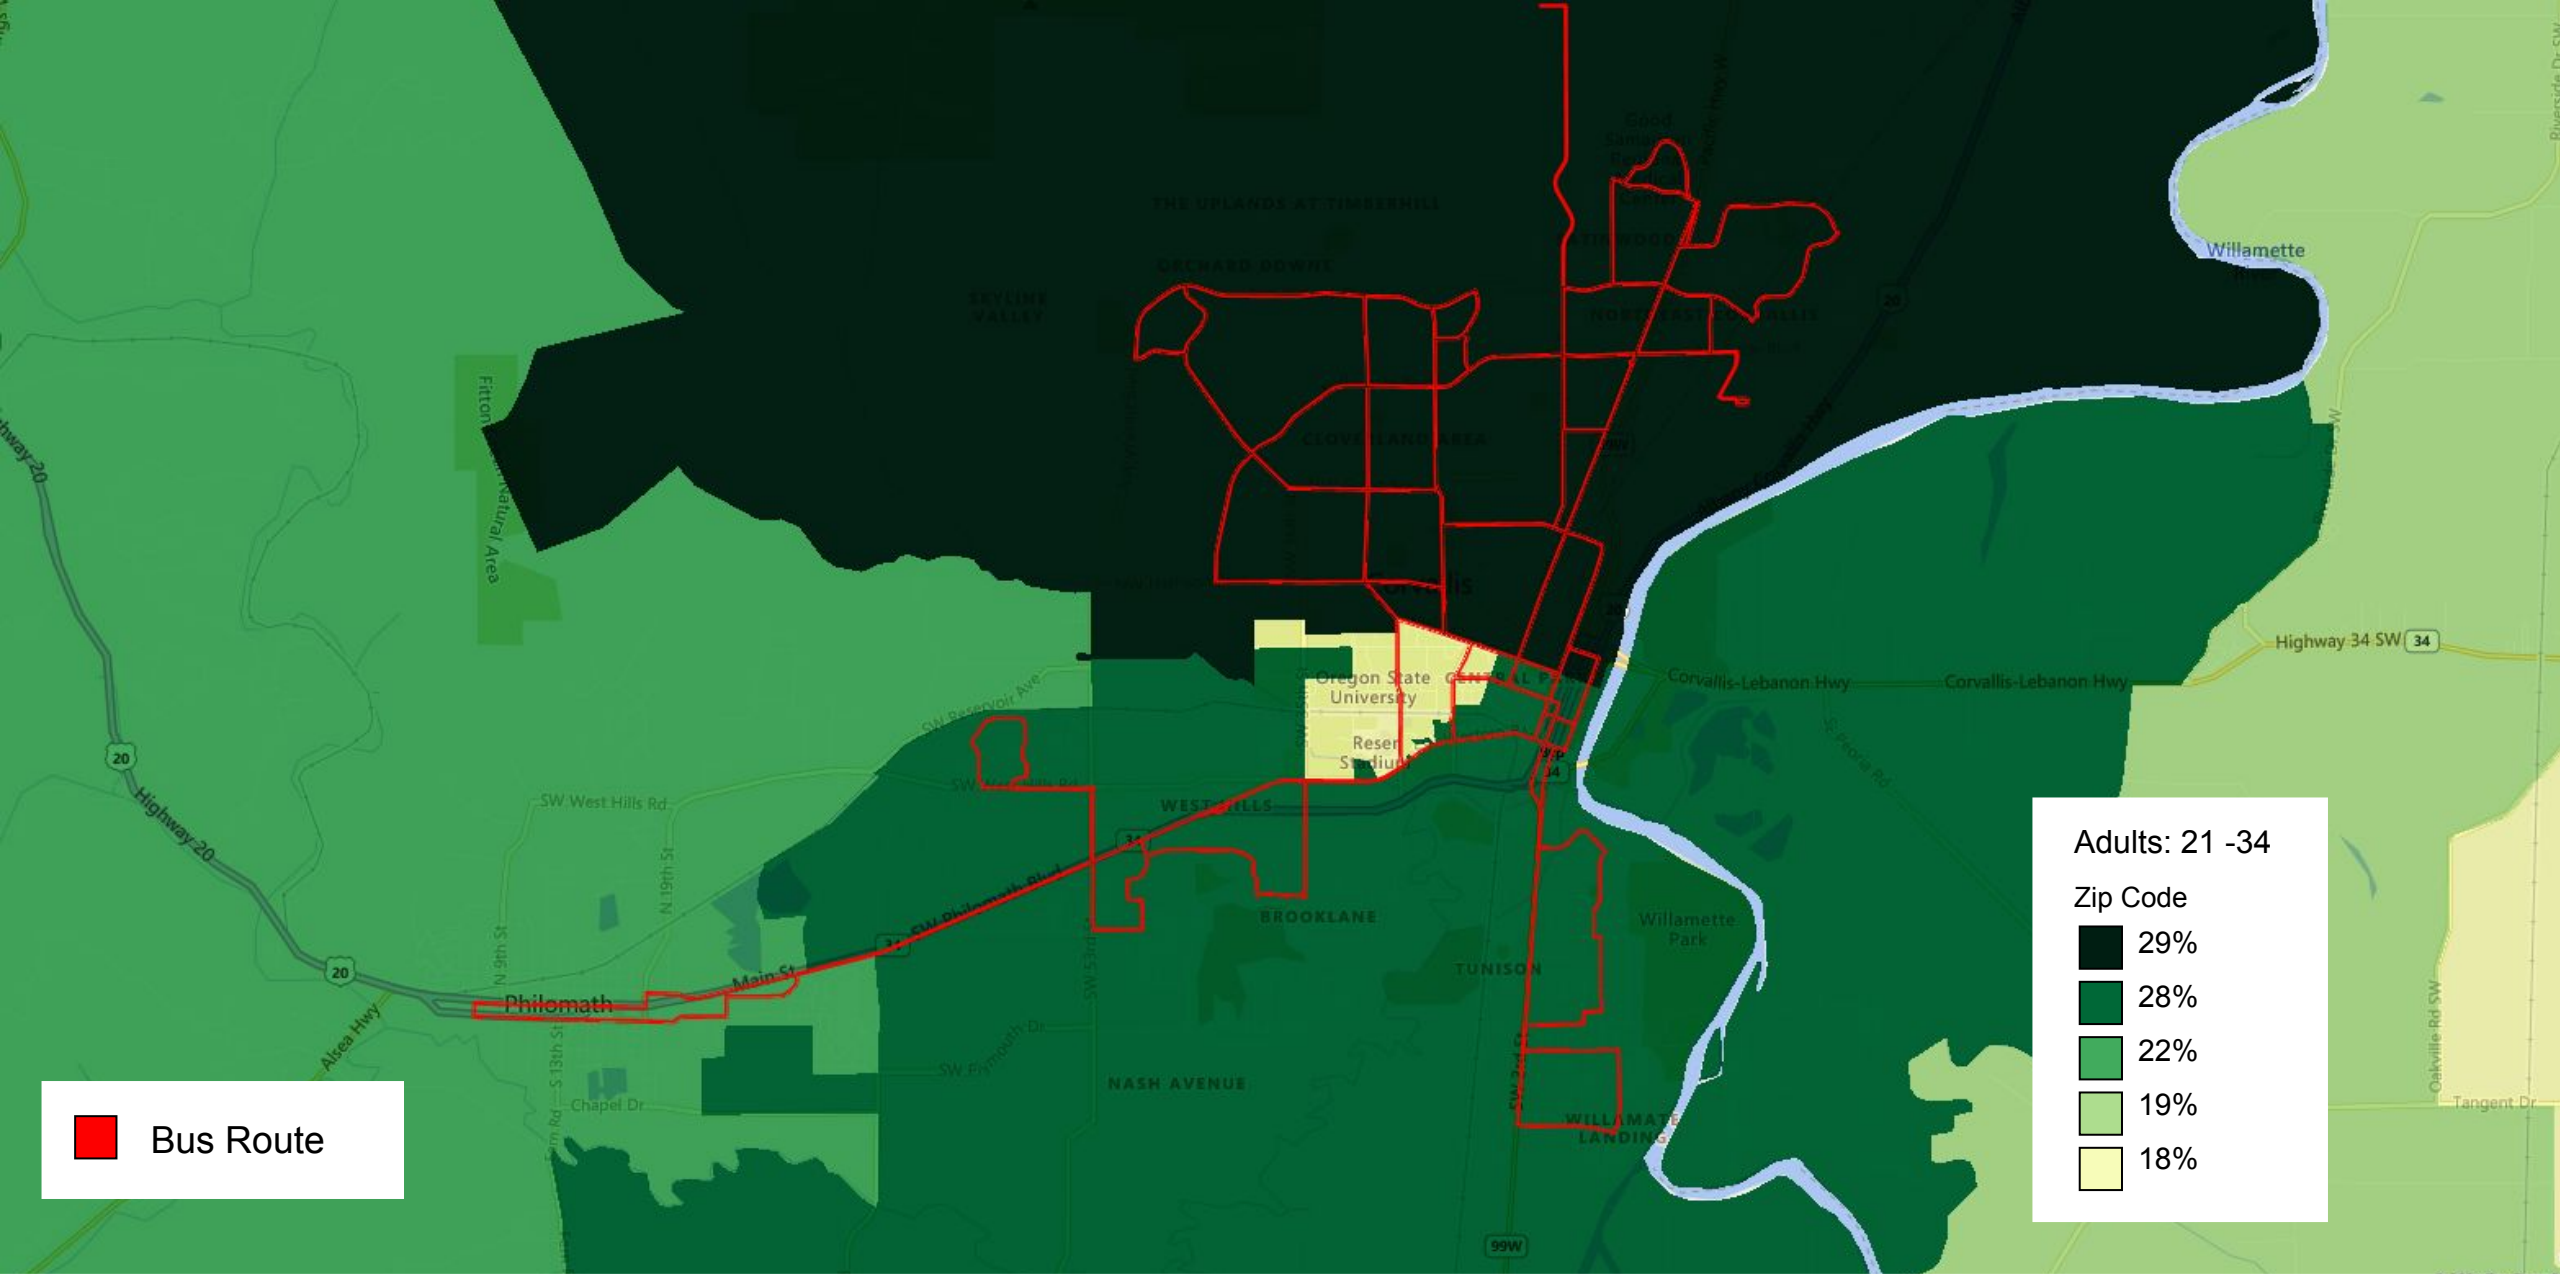

SOURCE: GEOSCAPE

CORVALLIS, OR |

 Bus Route

**Total Population**  
 Zip Code

-  29,387 - 43,865
-  23,640
-  9,389
-  3,575
-  1,803

Bus Route

Adults: 55+  
Zip Code

- 34 34%
- 32 32%
- 28 28%
- 24 24%
- 1 1%

 Bus Route

HHI over \$75,000

Zip Code

-  54%
-  50% - 51%
-  45%
-  42%
-  36%