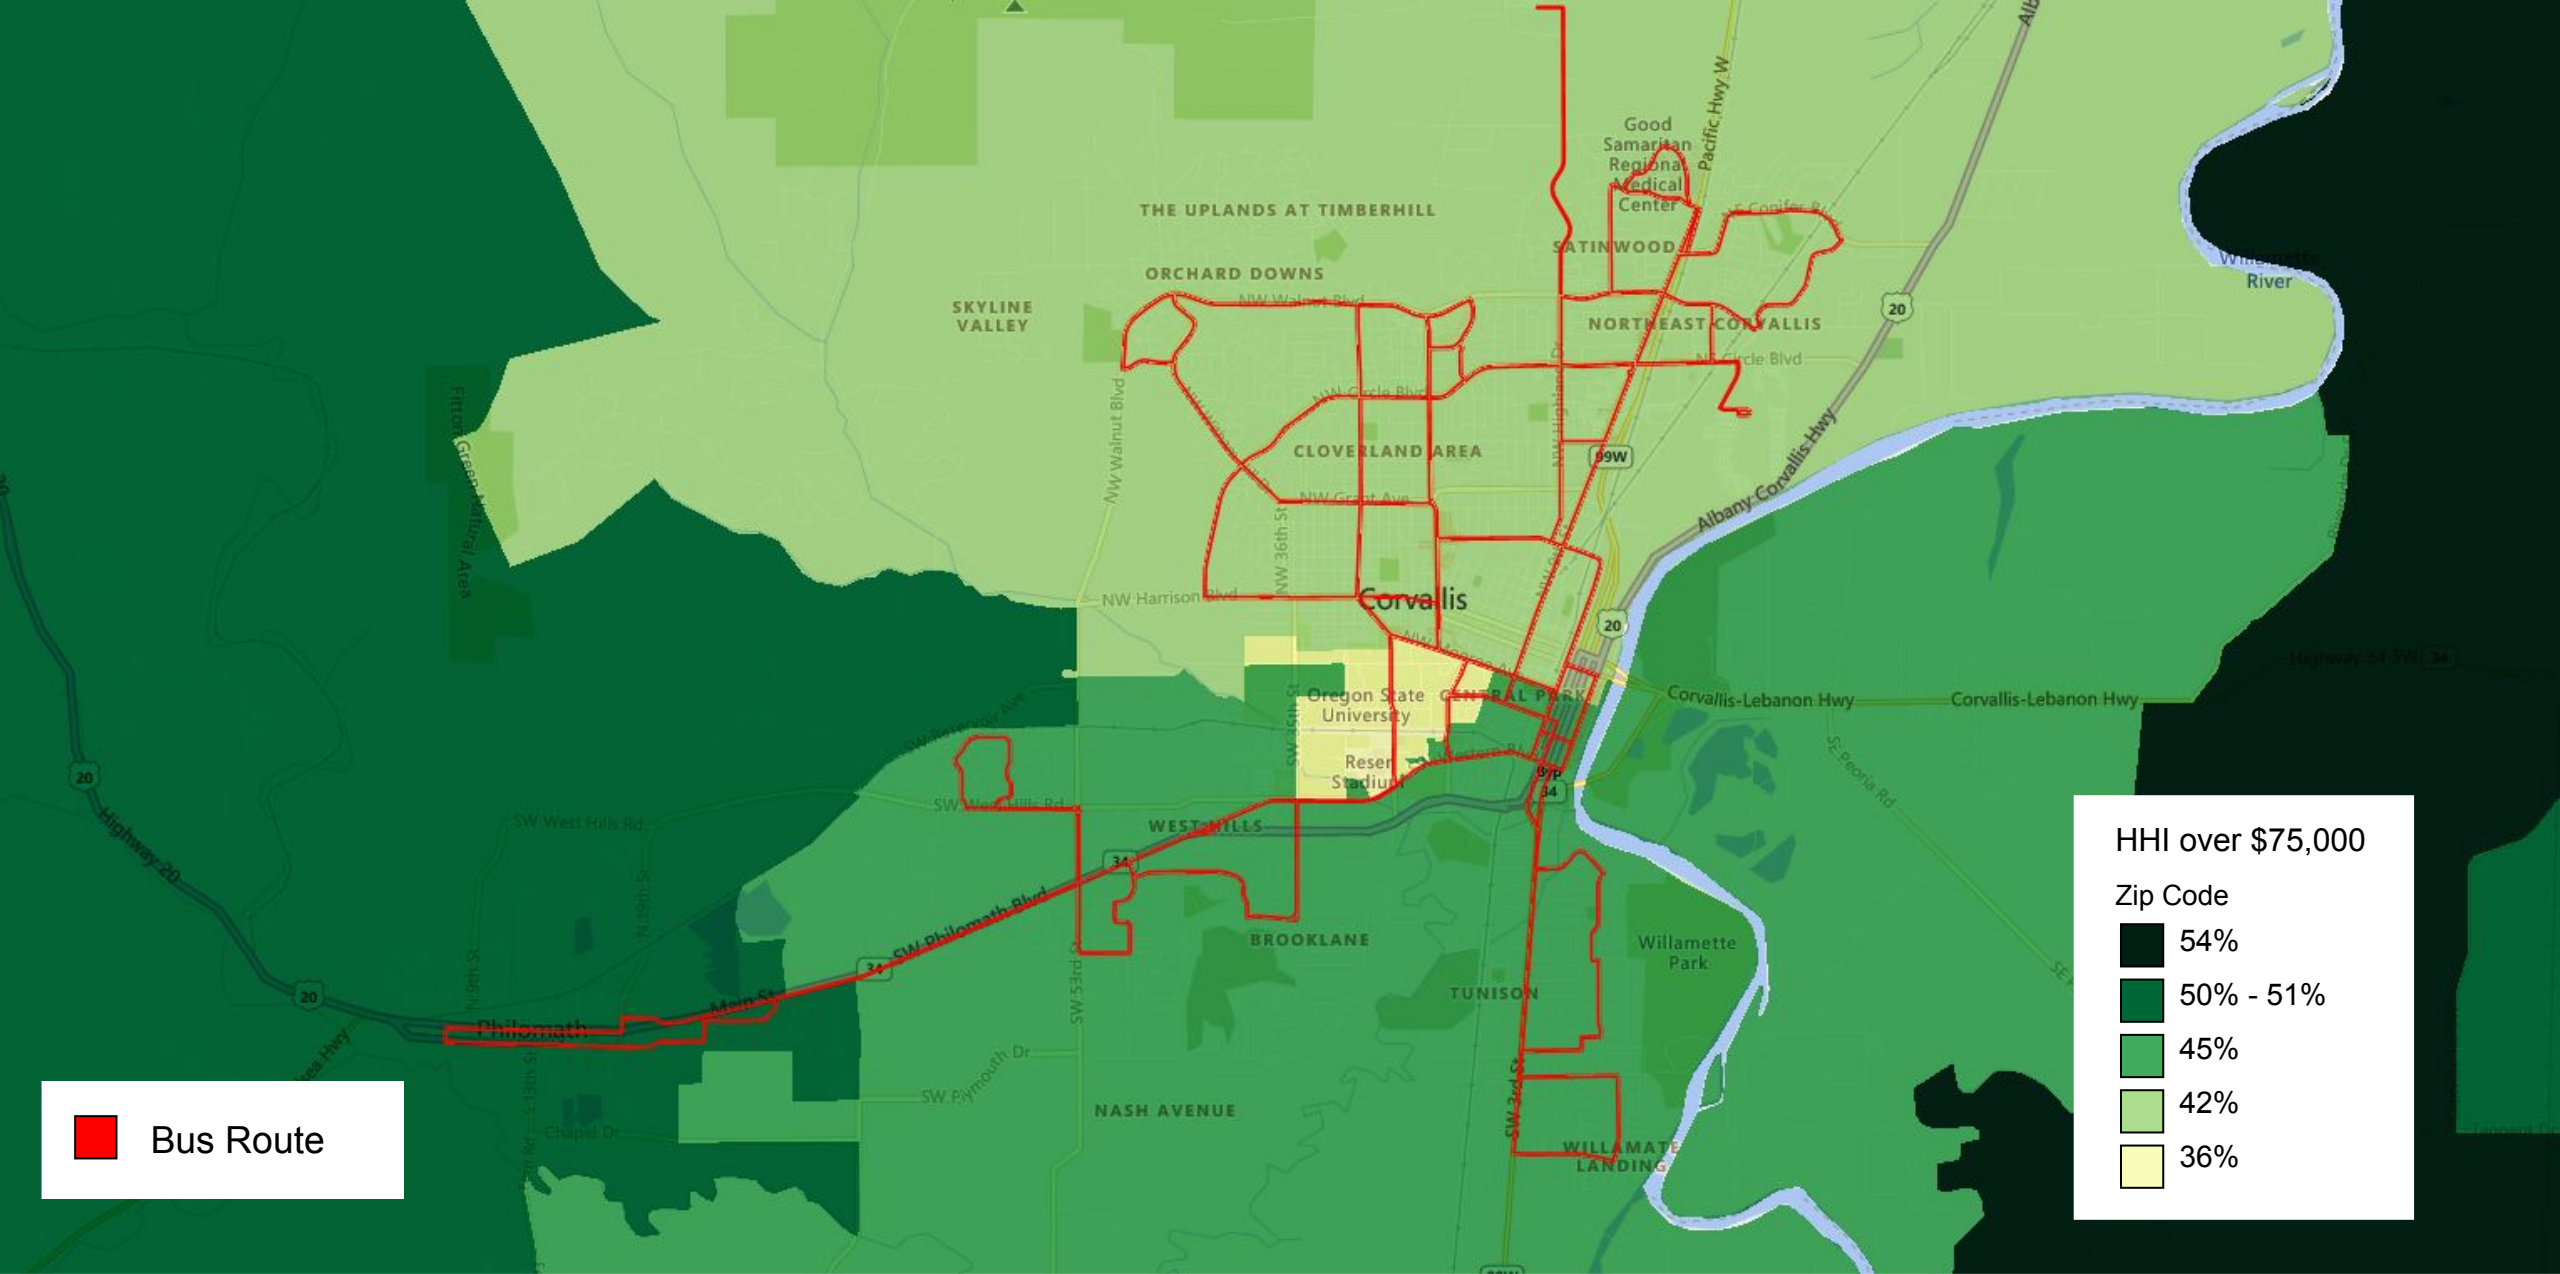

SOURCE: GEOSCAPE

CORVALLIS, OR |

 Bus Route

**Total Population**  
 Zip Code

-  29,387 - 43,865
-  23,640
-  9,389
-  3,575
-  1,803

Bus Route

Adults: 55+  
Zip Code

- 34 34%
- 32 32%
- 28 28%
- 24 24%
- 1 1%

 Bus Route

HHI over \$75,000

Zip Code

-  54%
-  50% - 51%
-  45%
-  42%
-  36%