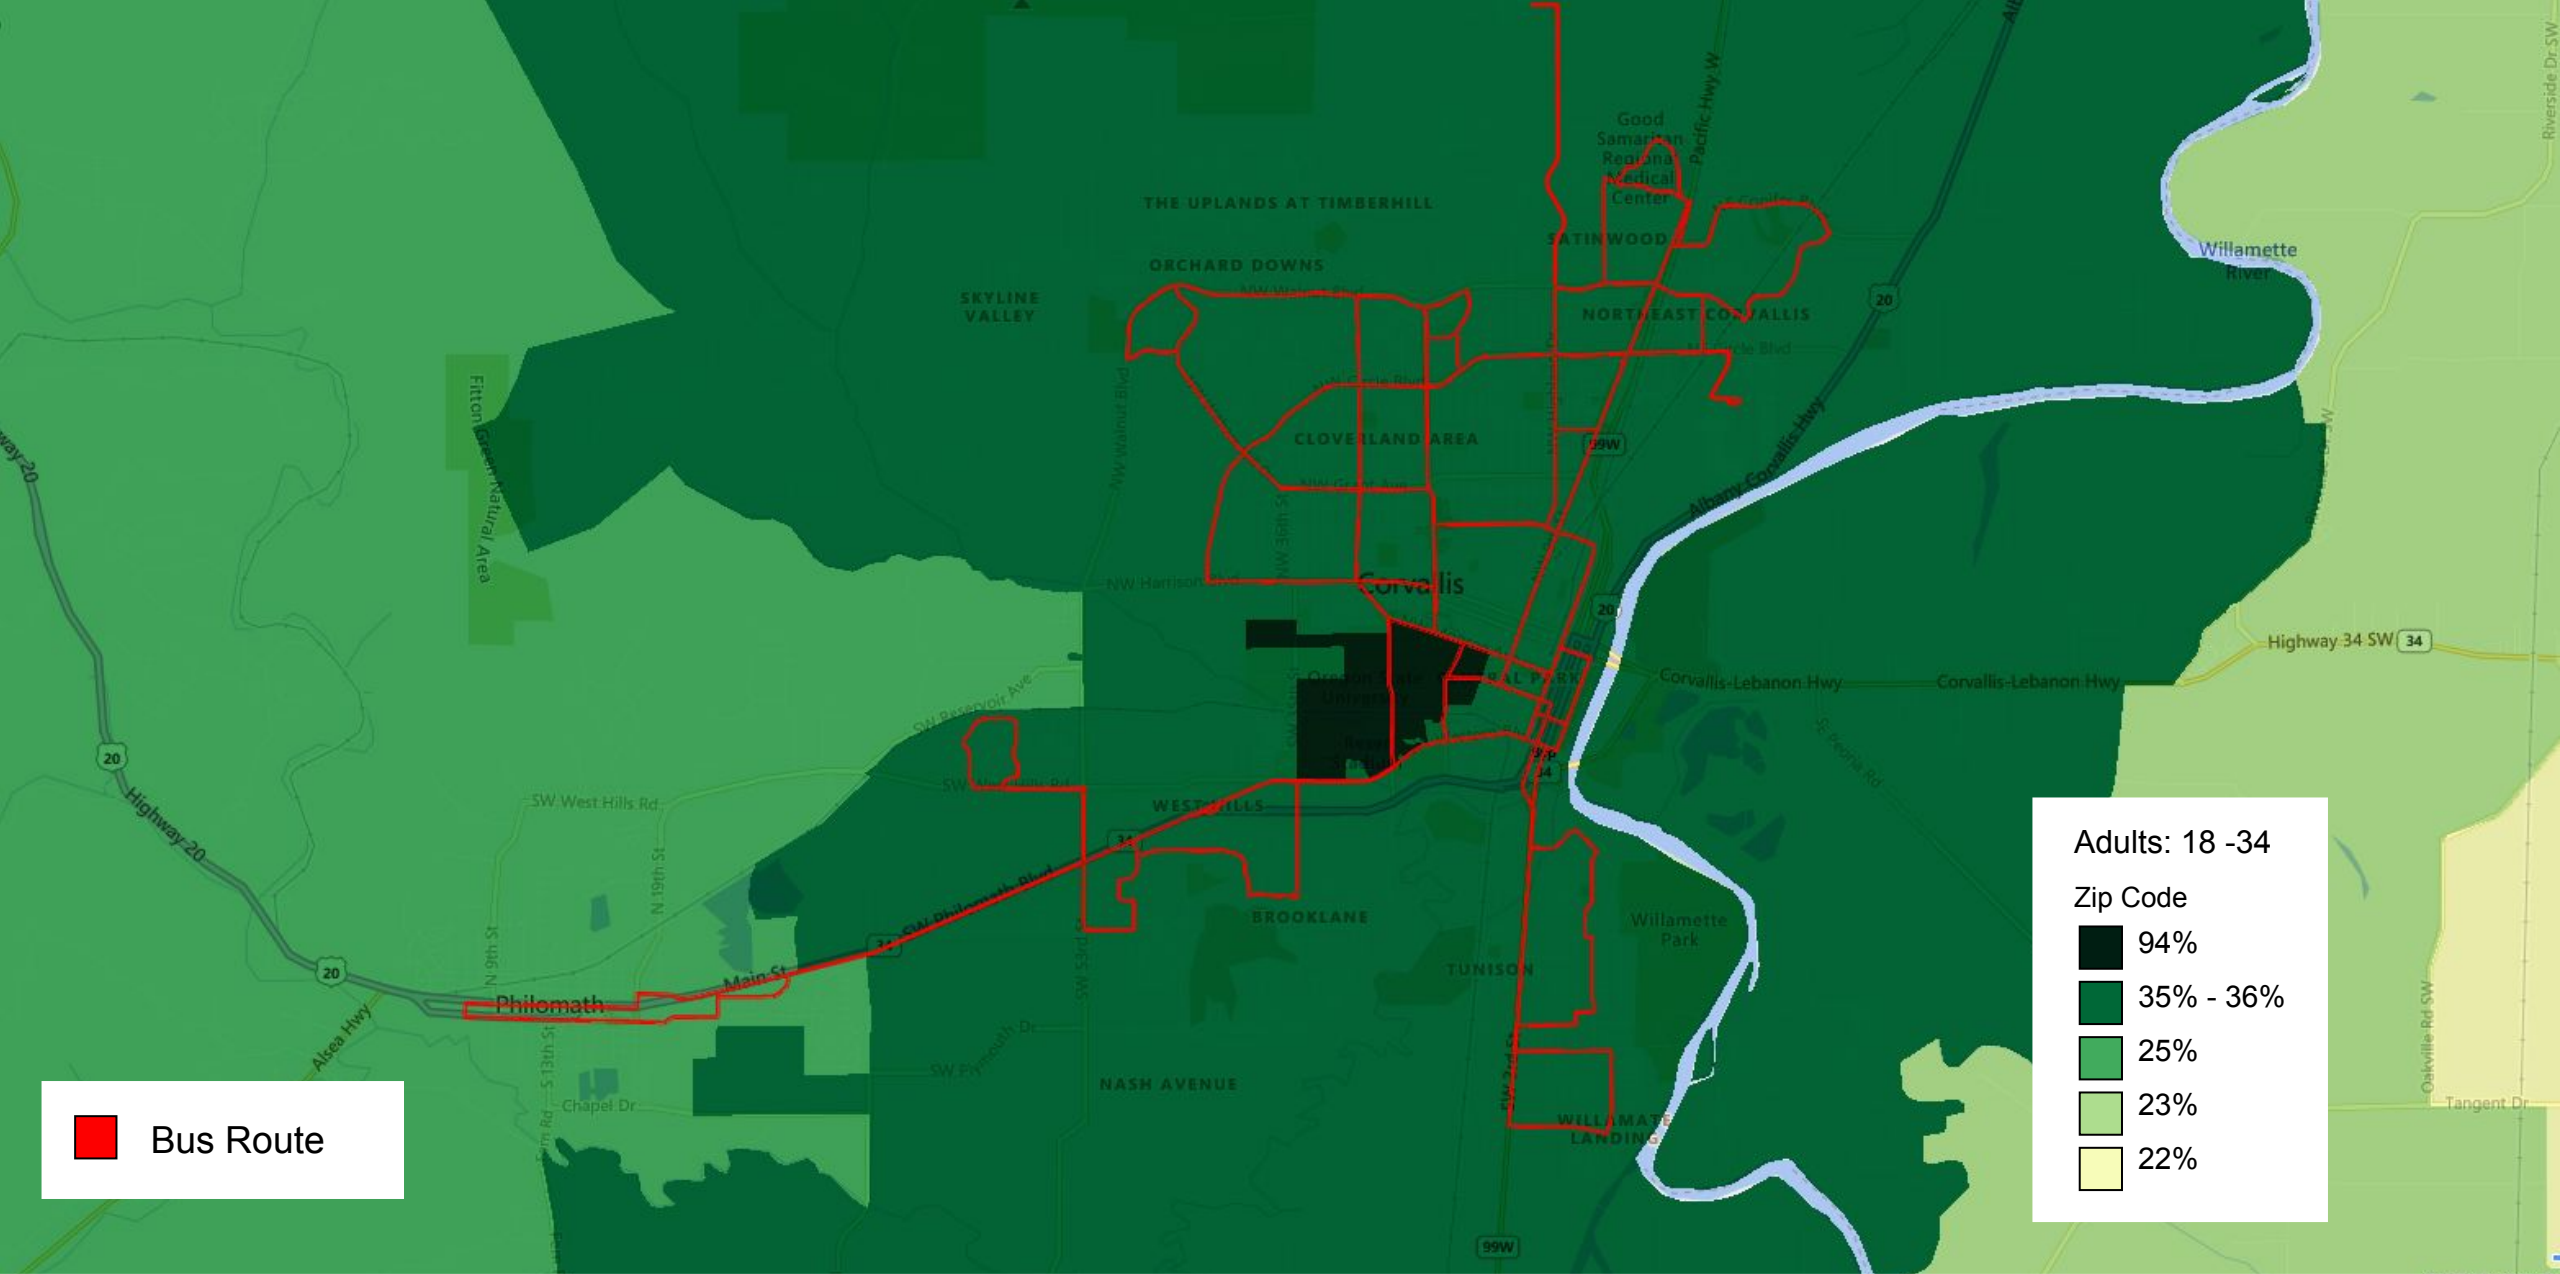

SOURCE: GEOSCAPE

CORVALLIS, OR |

 Bus Route

**Total Population**  
 Zip Code

-  29,387 - 43,865
-  23,640
-  9,389
-  3,575
-  1,803

Bus Route

Adults: 55+  
Zip Code

- 34 34%
- 32 32%
- 28 28%
- 24 24%
- 1 1%

 Bus Route

HHI over \$75,000

Zip Code

-  54%
-  50% - 51%
-  45%
-  42%
-  36%