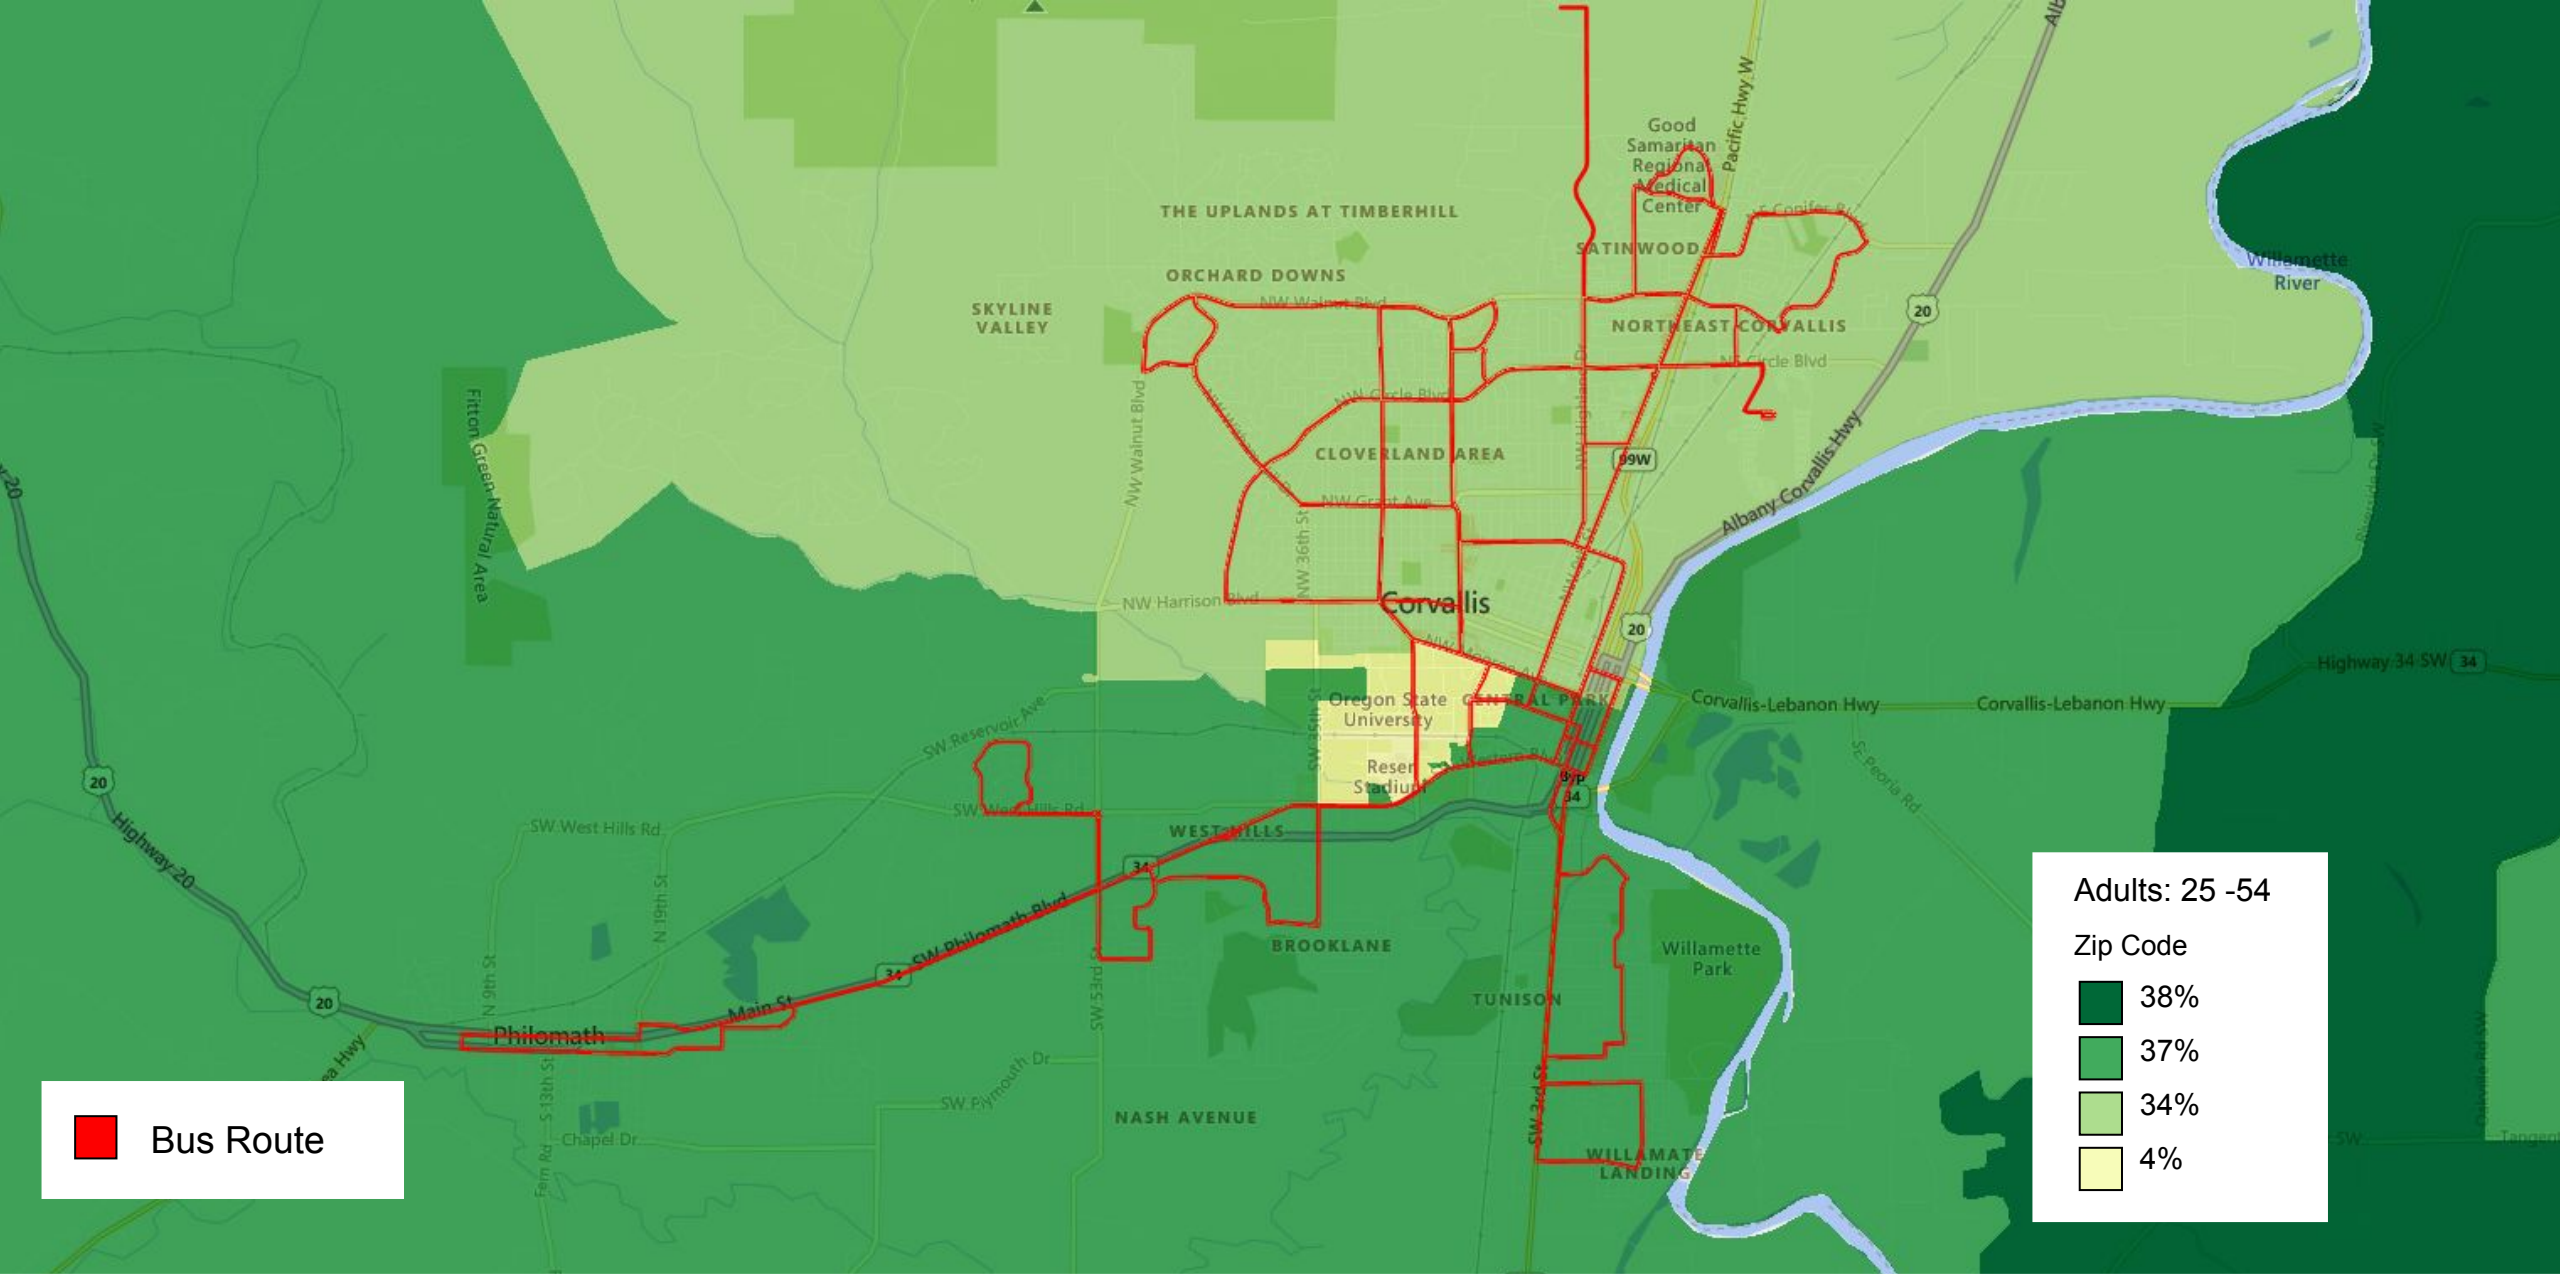

SOURCE: GEOSCAPE

CORVALLIS, OR |

 Bus Route

**Total Population**  
 Zip Code

-  29,387 - 43,865
-  23,640
-  9,389
-  3,575
-  1,803

Bus Route

Adults: 55+  
Zip Code

- 34 34%
- 32 32%
- 28 28%
- 24 24%
- 1 1%

 Bus Route

HHI over \$75,000

Zip Code

-  54%
-  50% - 51%
-  45%
-  42%
-  36%