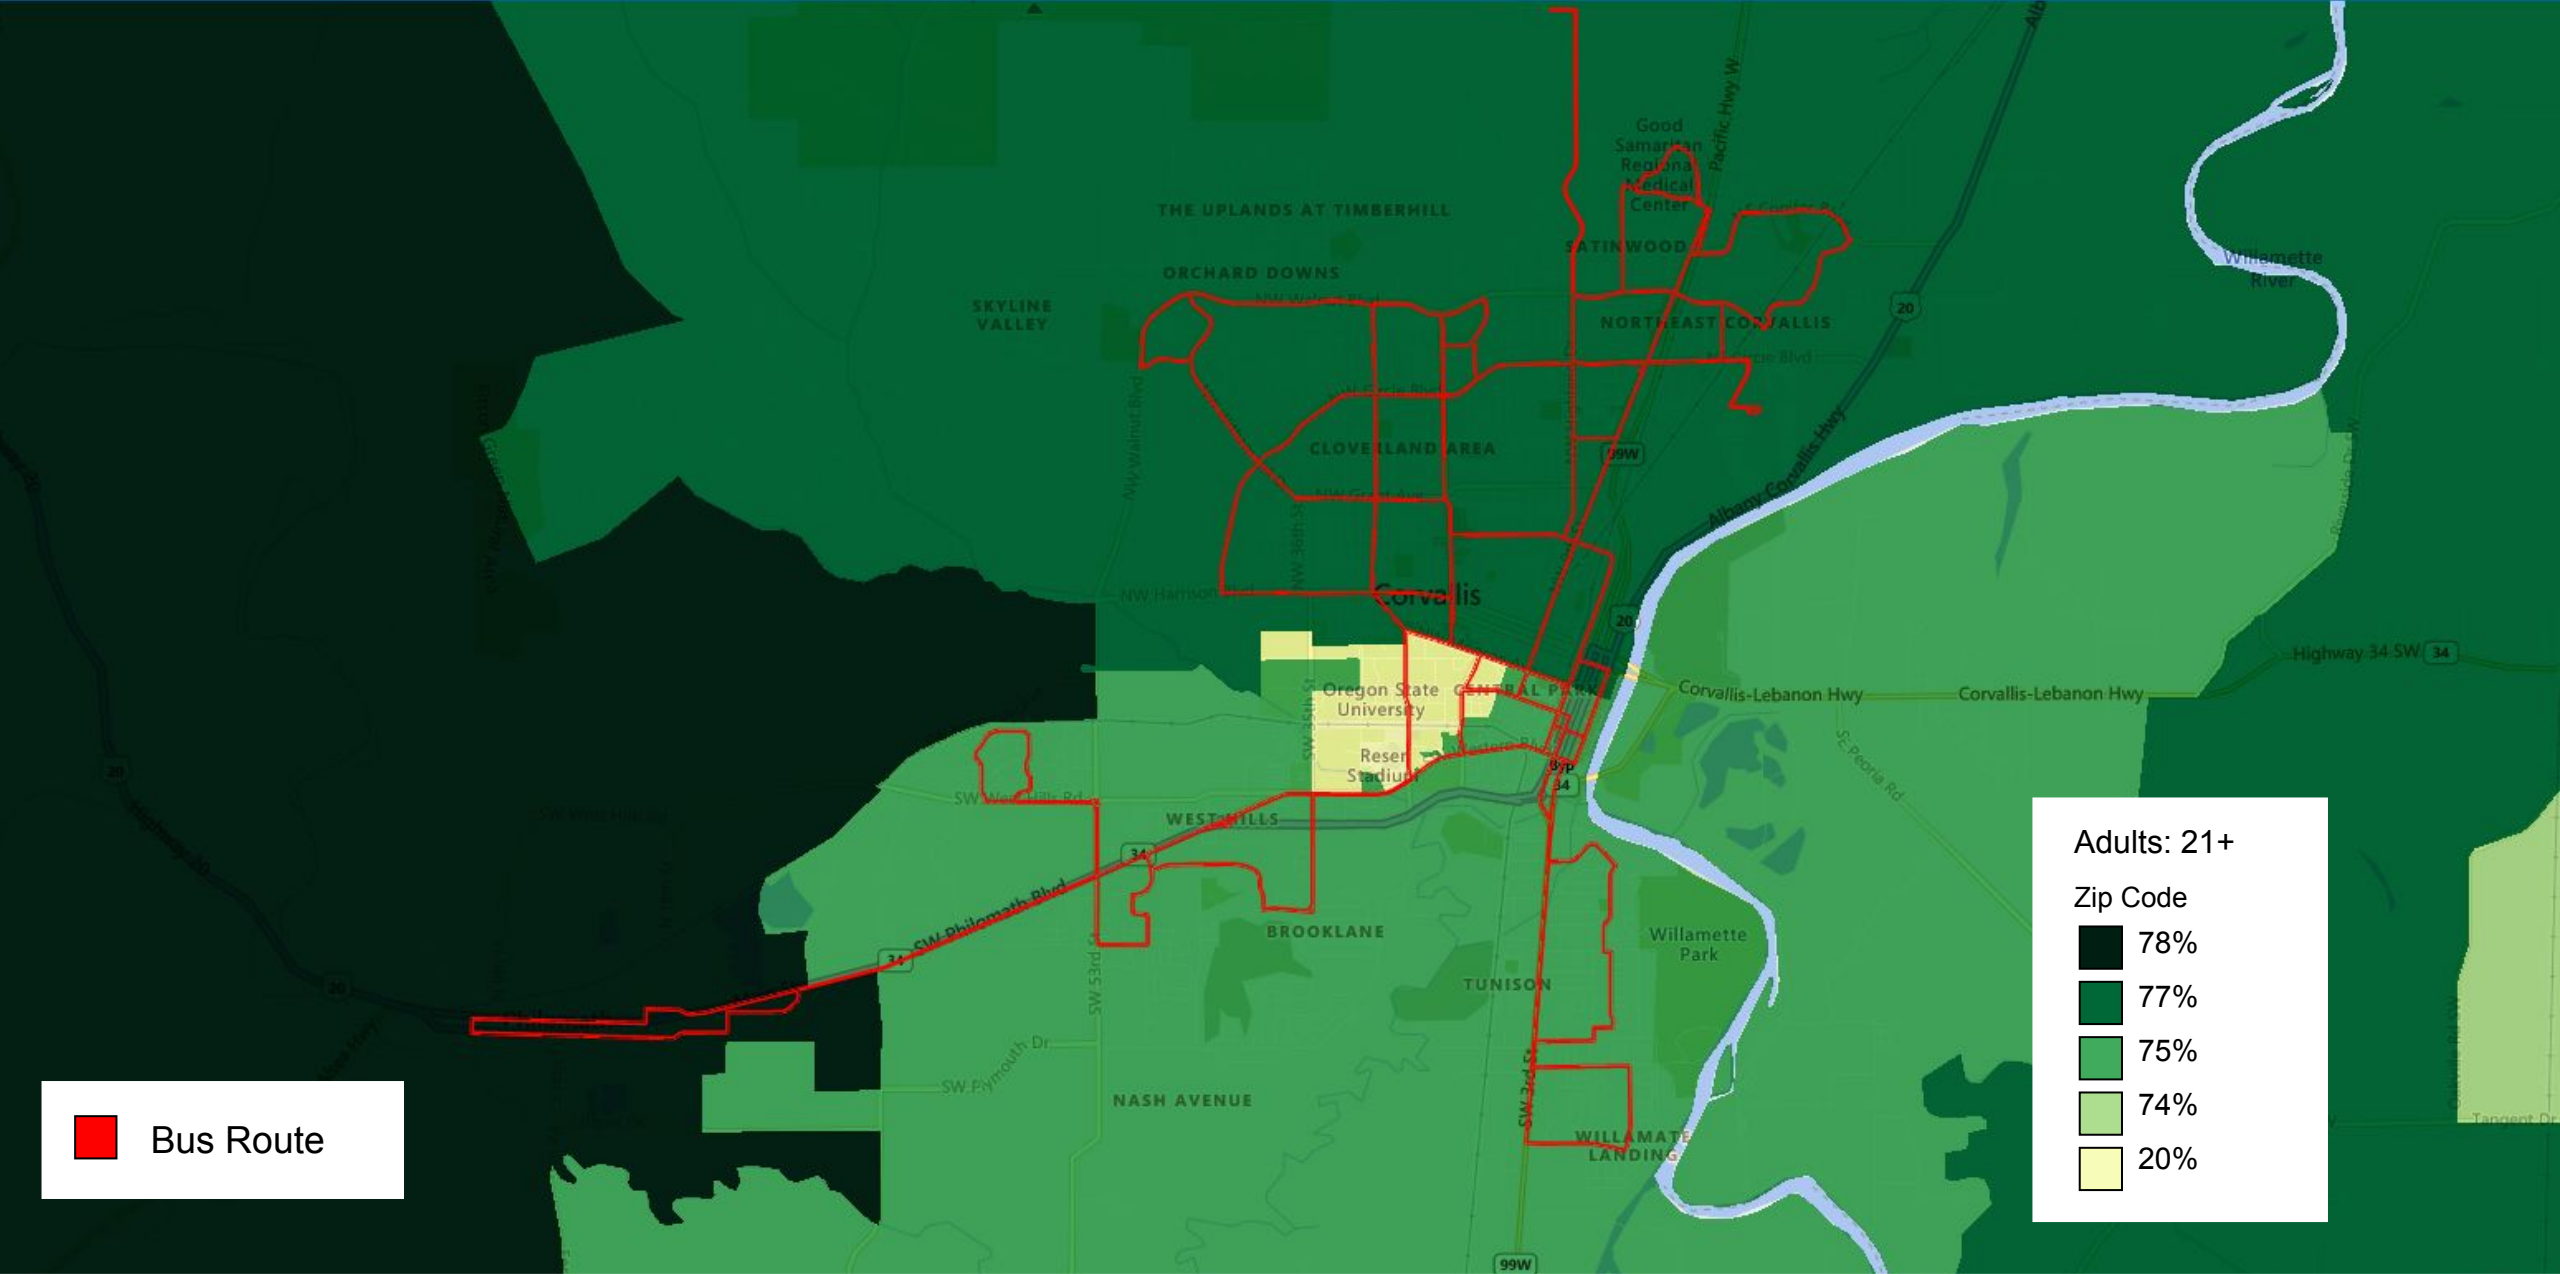

SOURCE: GEOSCAPE

CORVALLIS, OR |

 Bus Route

**Total Population**  
 Zip Code

-  29,387 - 43,865
-  23,640
-  9,389
-  3,575
-  1,803

Bus Route

Adults: 55+  
Zip Code

- 34 34%
- 32 32%
- 28 28%
- 24 24%
- 1 1%

 Bus Route

HHI over \$75,000

Zip Code

-  54%
-  50% - 51%
-  45%
-  42%
-  36%