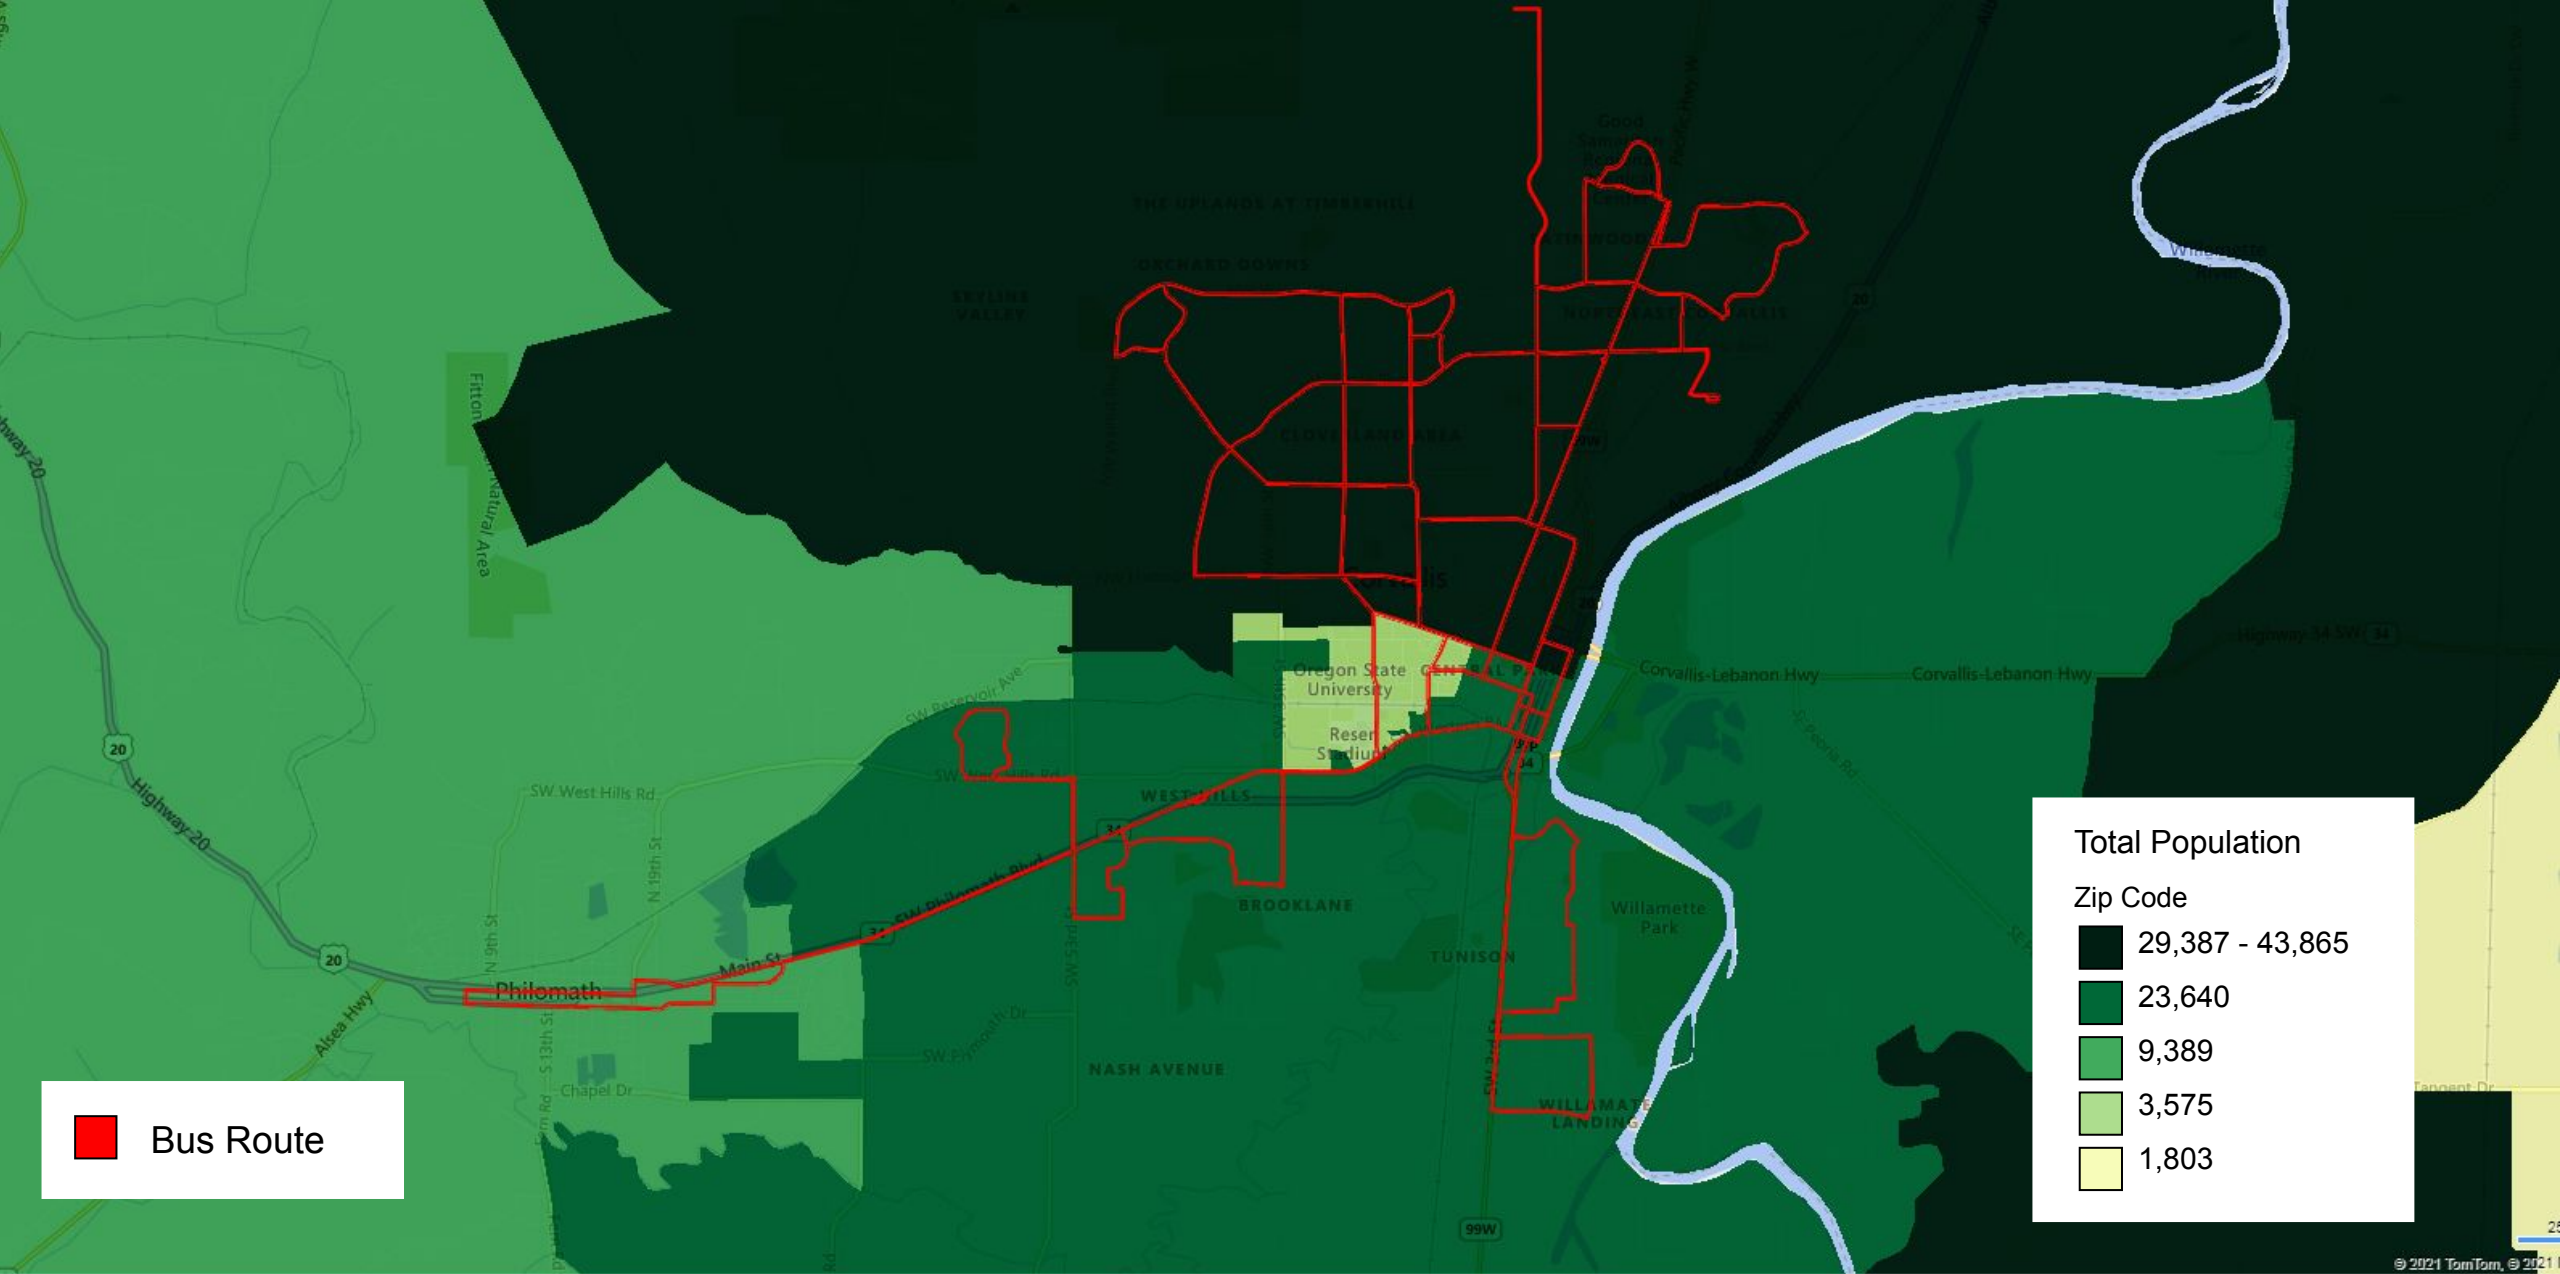

SOURCE: GEOSCAPE

CORVALLIS, OR |

 Bus Route

**Total Population**  
 Zip Code

-  29,387 - 43,865
-  23,640
-  9,389
-  3,575
-  1,803

Bus Route

Adults: 55+  
Zip Code

- 34 34%
- 32 32%
- 28 28%
- 24 24%
- 1 1%

 Bus Route

HHI over \$75,000

Zip Code

-  54%
-  50% - 51%
-  45%
-  42%
-  36%