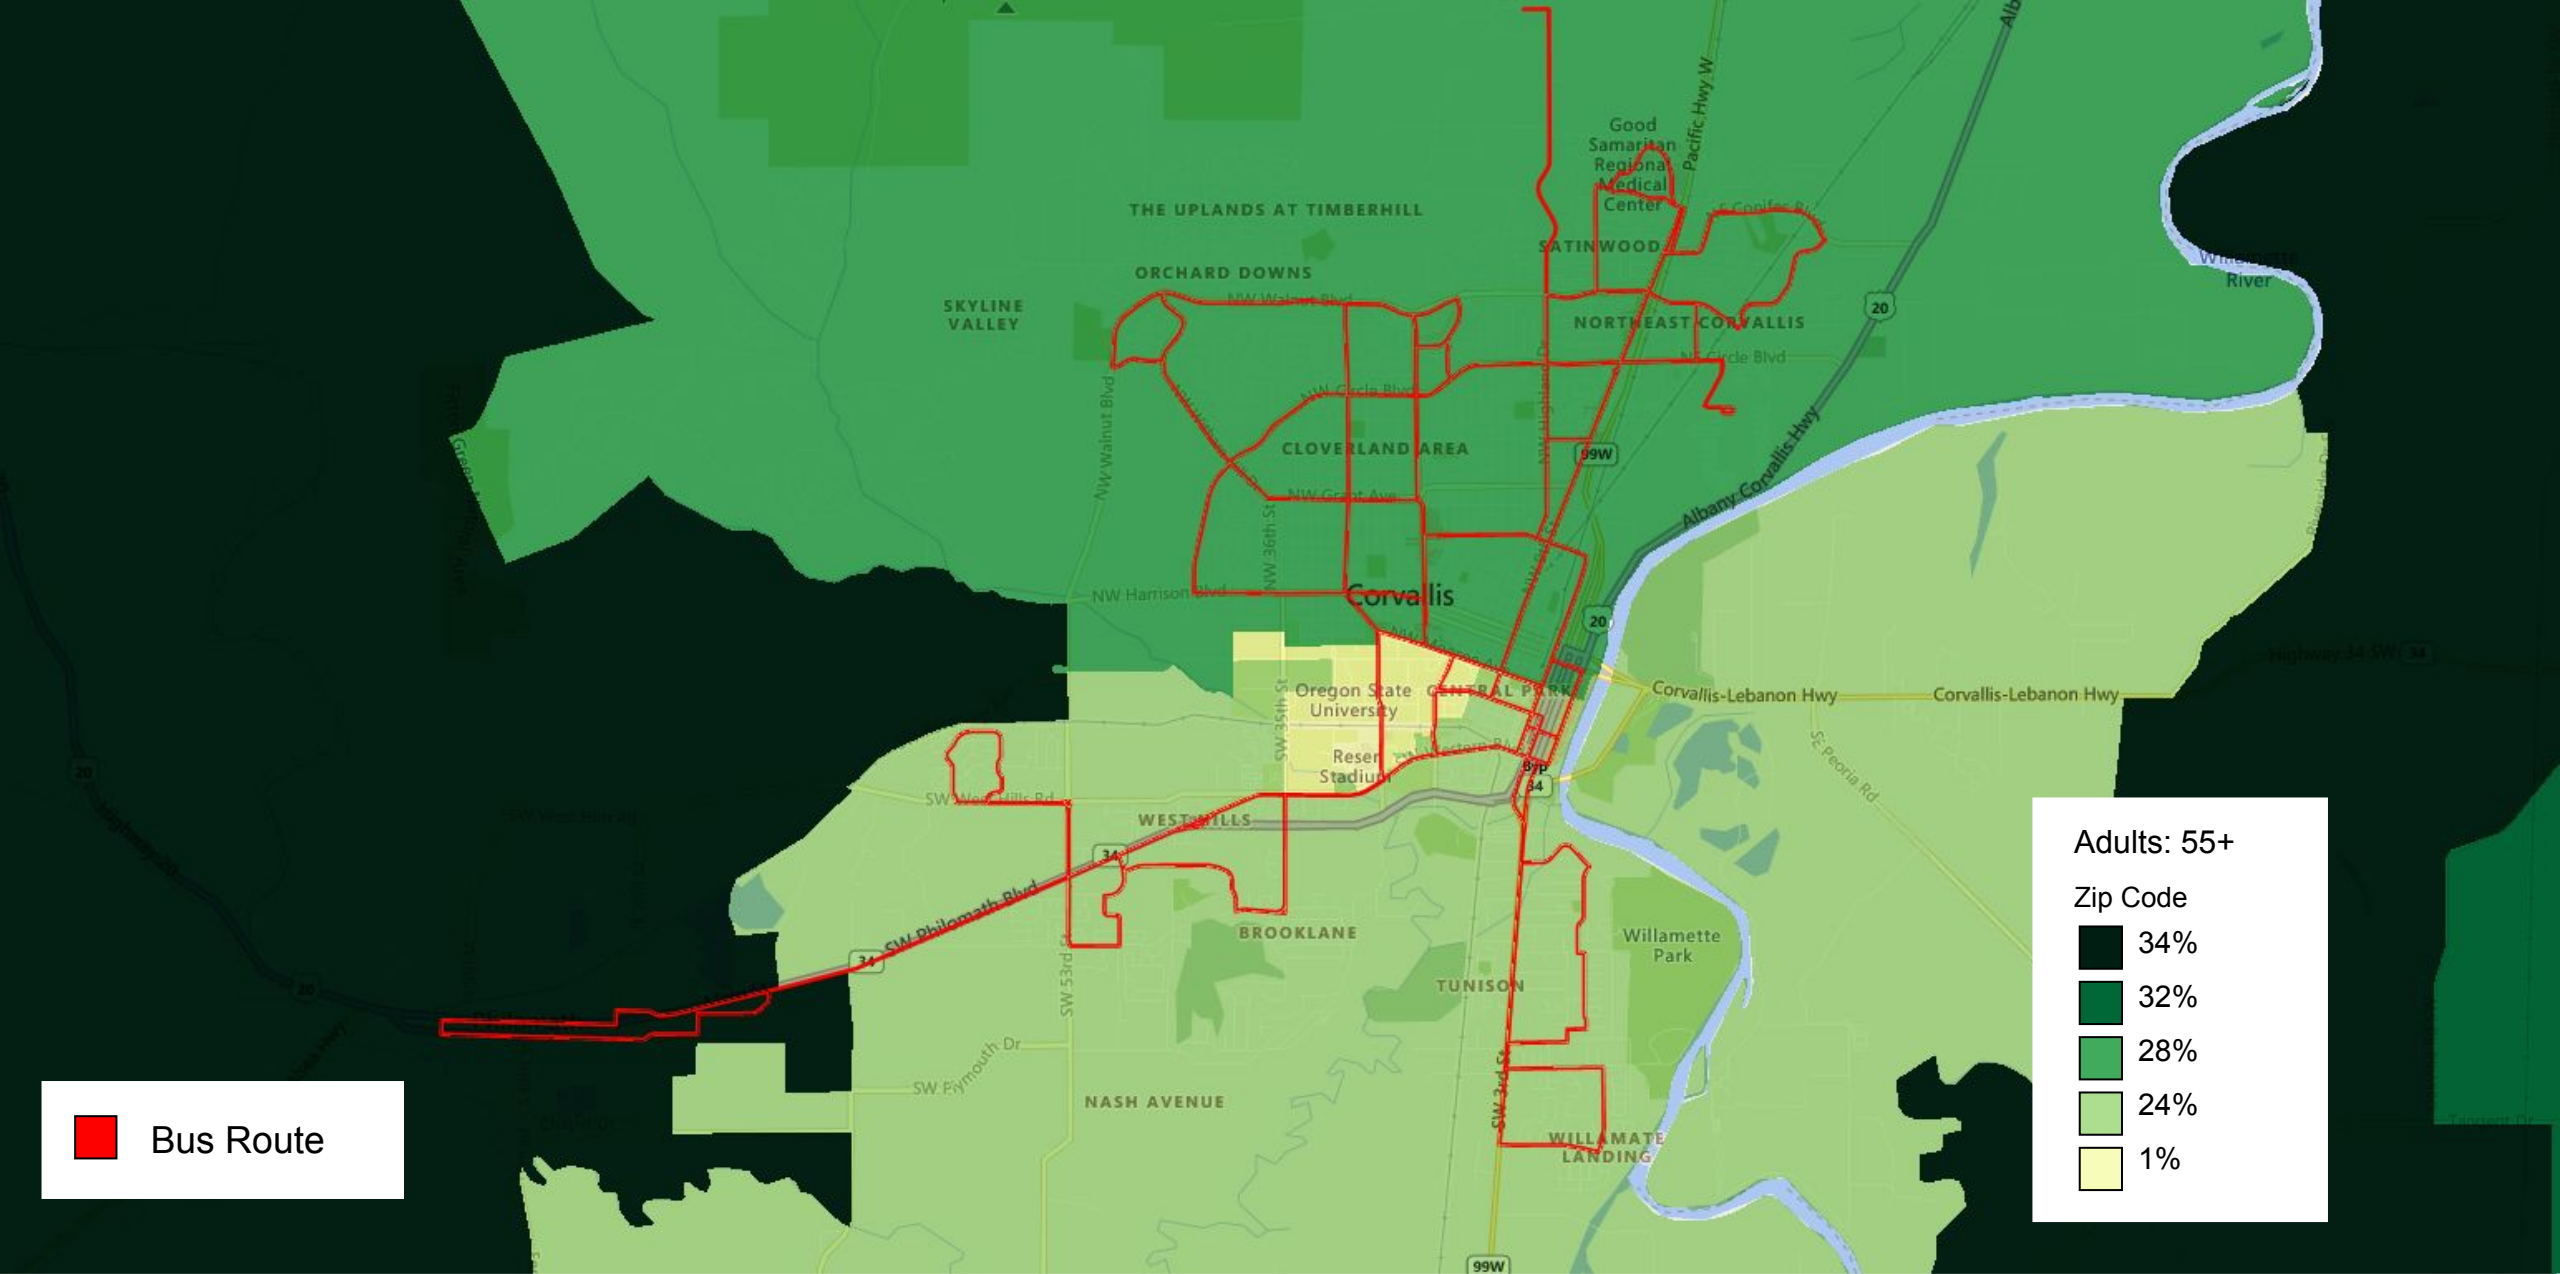

SOURCE: GEOSCAPE

CORVALLIS, OR |

 Bus Route

**Total Population**  
 Zip Code

-  29,387 - 43,865
-  23,640
-  9,389
-  3,575
-  1,803

Bus Route

Adults: 55+  
Zip Code

- 34 34%
- 32 32%
- 28 28%
- 24 24%
- 1 1%

 Bus Route

HHI over \$75,000

Zip Code

-  54%
-  50% - 51%
-  45%
-  42%
-  36%