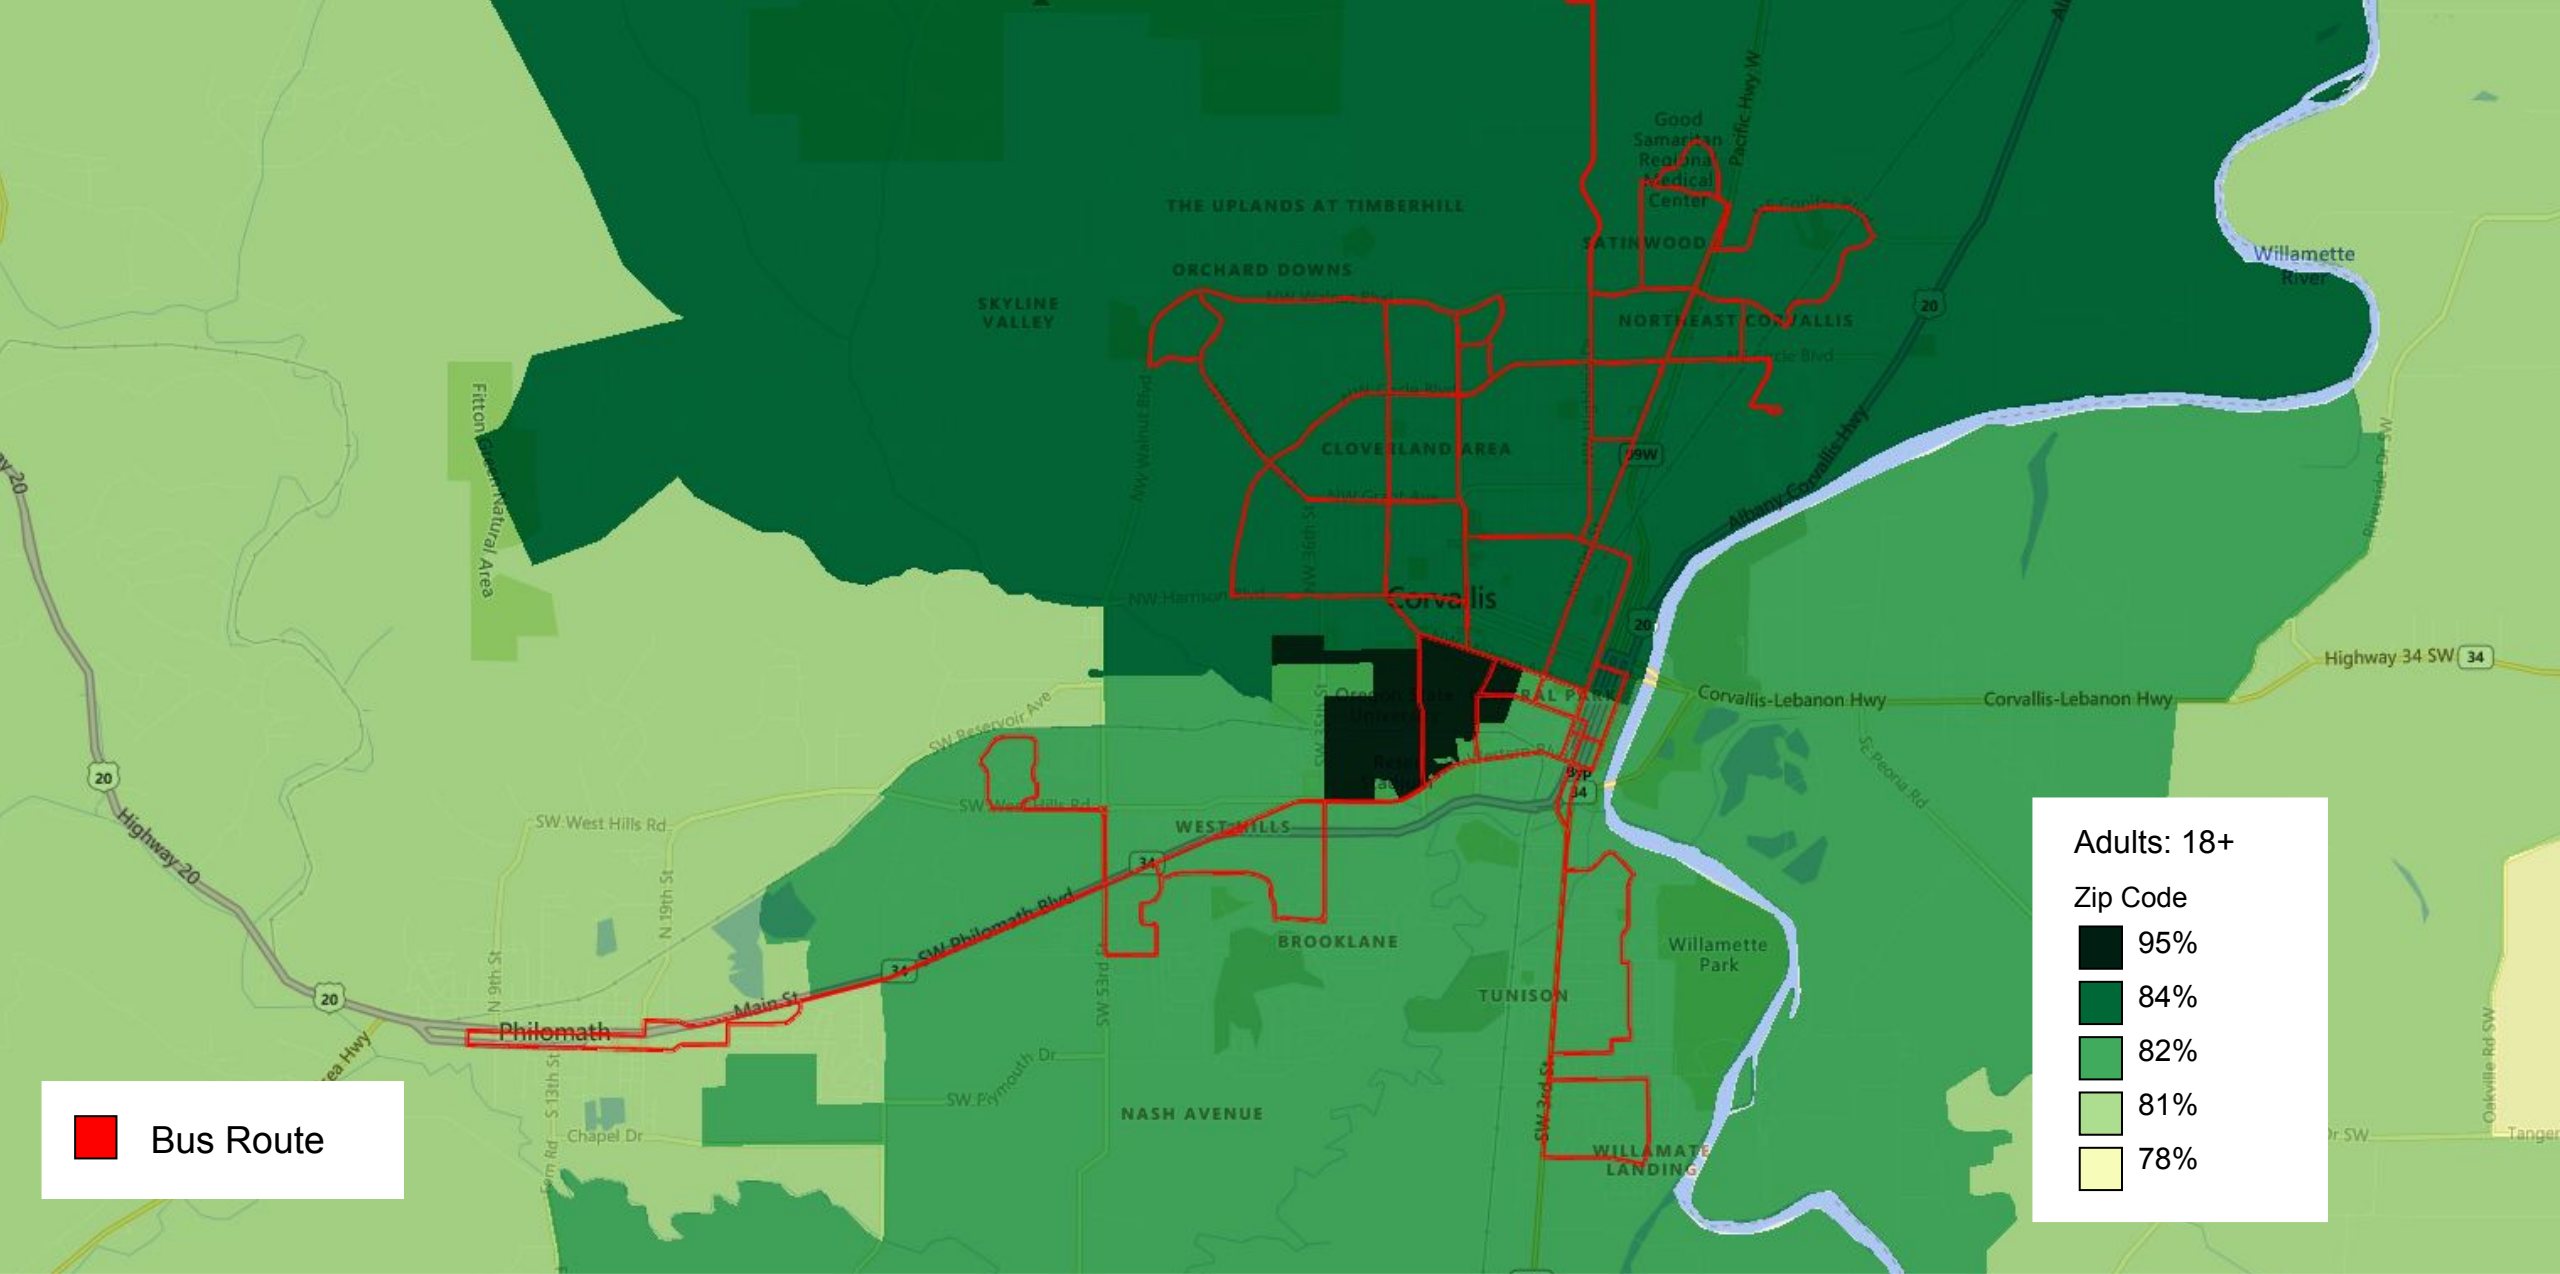

SOURCE: GEOSCAPE

CORVALLIS, OR |

 Bus Route

**Total Population**  
 Zip Code

-  29,387 - 43,865
-  23,640
-  9,389
-  3,575
-  1,803

Bus Route

Adults: 55+  
Zip Code

- 34 34%
- 32 32%
- 28 28%
- 24 24%
- 1 1%

 Bus Route

HHI over \$75,000

Zip Code

-  54%
-  50% - 51%
-  45%
-  42%
-  36%