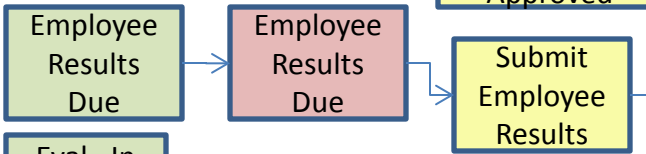

Employee

Supervisor

Classified IT EvalS Flow Chart