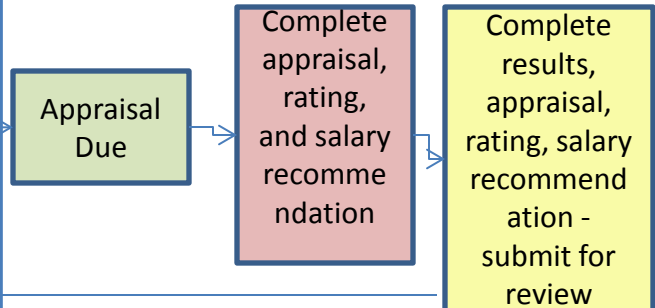

Employee

Supervisor

Classified IT EvalS Flow Chart